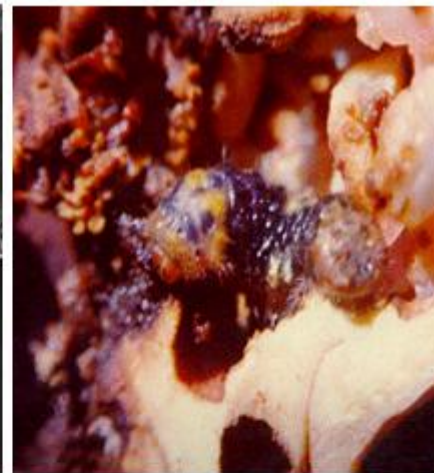

Shot holes

Larva

Adult

Leaf roller: *Sylepta lunalis*

Skeletonization

Scrabbing of leaves

Sphingid: *Hippotion celerio*

Larva

Pupa and adult

Berry plume moth: *Oxyptilus regulus*

Larva attack grape bunch

Affected berries (stung berries)

Adult

Pests of Wood Apple

Anar butterfly: *Deudorix (Virachola) isocrates*

Adult

Pests of Pomegranate

Fruit borer: *Conogethes punctiferalis*

Adult

Pests of Pine apple

Rhinoceros beetle: *Oryctes rhinoceros*

Grubs

Adult

Pests of Aonla

Leaf roller: *Caloptilia (=Gracillaria) acidula*

Fruit Borer: *Deudorix isocrates*

Bore holes

Feeding injury

Egg laid on the stem and fruits

Pupae

Pests of Apple

Woolly aphid: *Eriosoma lanigerum*