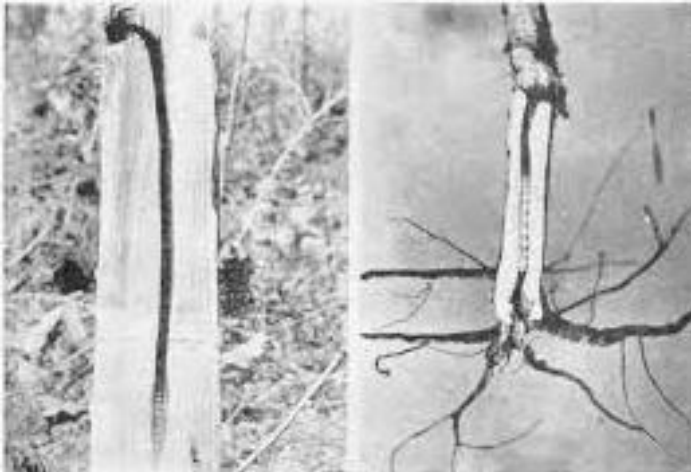

Plum weevil - larva

Plum weevil - Adult

Plum beetle: *Anomala lineatipennis*

San jose scale: *Quadraspidiotus perniciosus*

Purple discolouration - fruits

Purple discolouration - stems

Pests of Pear

Stem borer: *Sahydrassus* (=Phassus) malabaricus