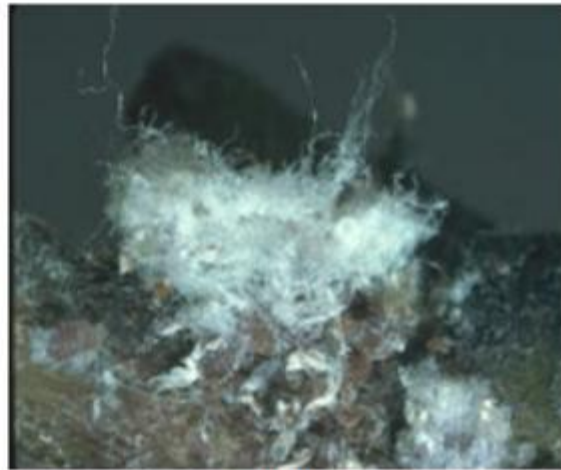

Pests of Pomegranate

Fruit borer: *Conogethes punctiferalis*

Adult

Pests of Pine apple

Rhinoceros beetle: *Oryctes rhinoceros*

Grubs

Adult

Pests of Aonla

Leaf roller: *Caloptilia (=Gracillaria) acidula*

Fruit Borer: *Deudorix isocrates*

Bore holes

Feeding injury

Egg laid on the stem and fruits

Pupae

Pests of Apple

Woolly aphid: *Eriosoma lanigerum*

Wolly aphids on twig

Cottony mat

San Jose scale: *Quadraspidiotus perniciosus*

San Jose scale on apple

Red colour
discoloration

Adult - San jose scale

Codling moth: *Cydia (=Carpocapsa) pomonella*

Codling moth damage to apple