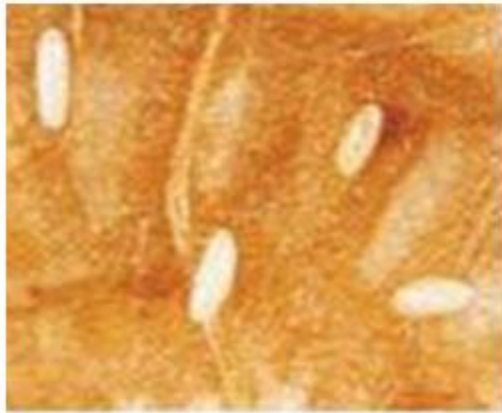

Tea mosquito bug: *Helopeltis antonii*

Tailed mealy bug: *Ferrisa virgata*

Spiraling whitefly: *Aleurodicus dispersus*

Rhizome weevil: *Cosmopolites sordidus*

Larva

Pupa

Adult

Pests of Banana

Pseudostem borer: *Odoiporus longicollis*

Egg

Larva

Pupa

Adult

Banana aphid: *Pentalonia nigronervosa* f. *typica*

Nymph

Adult